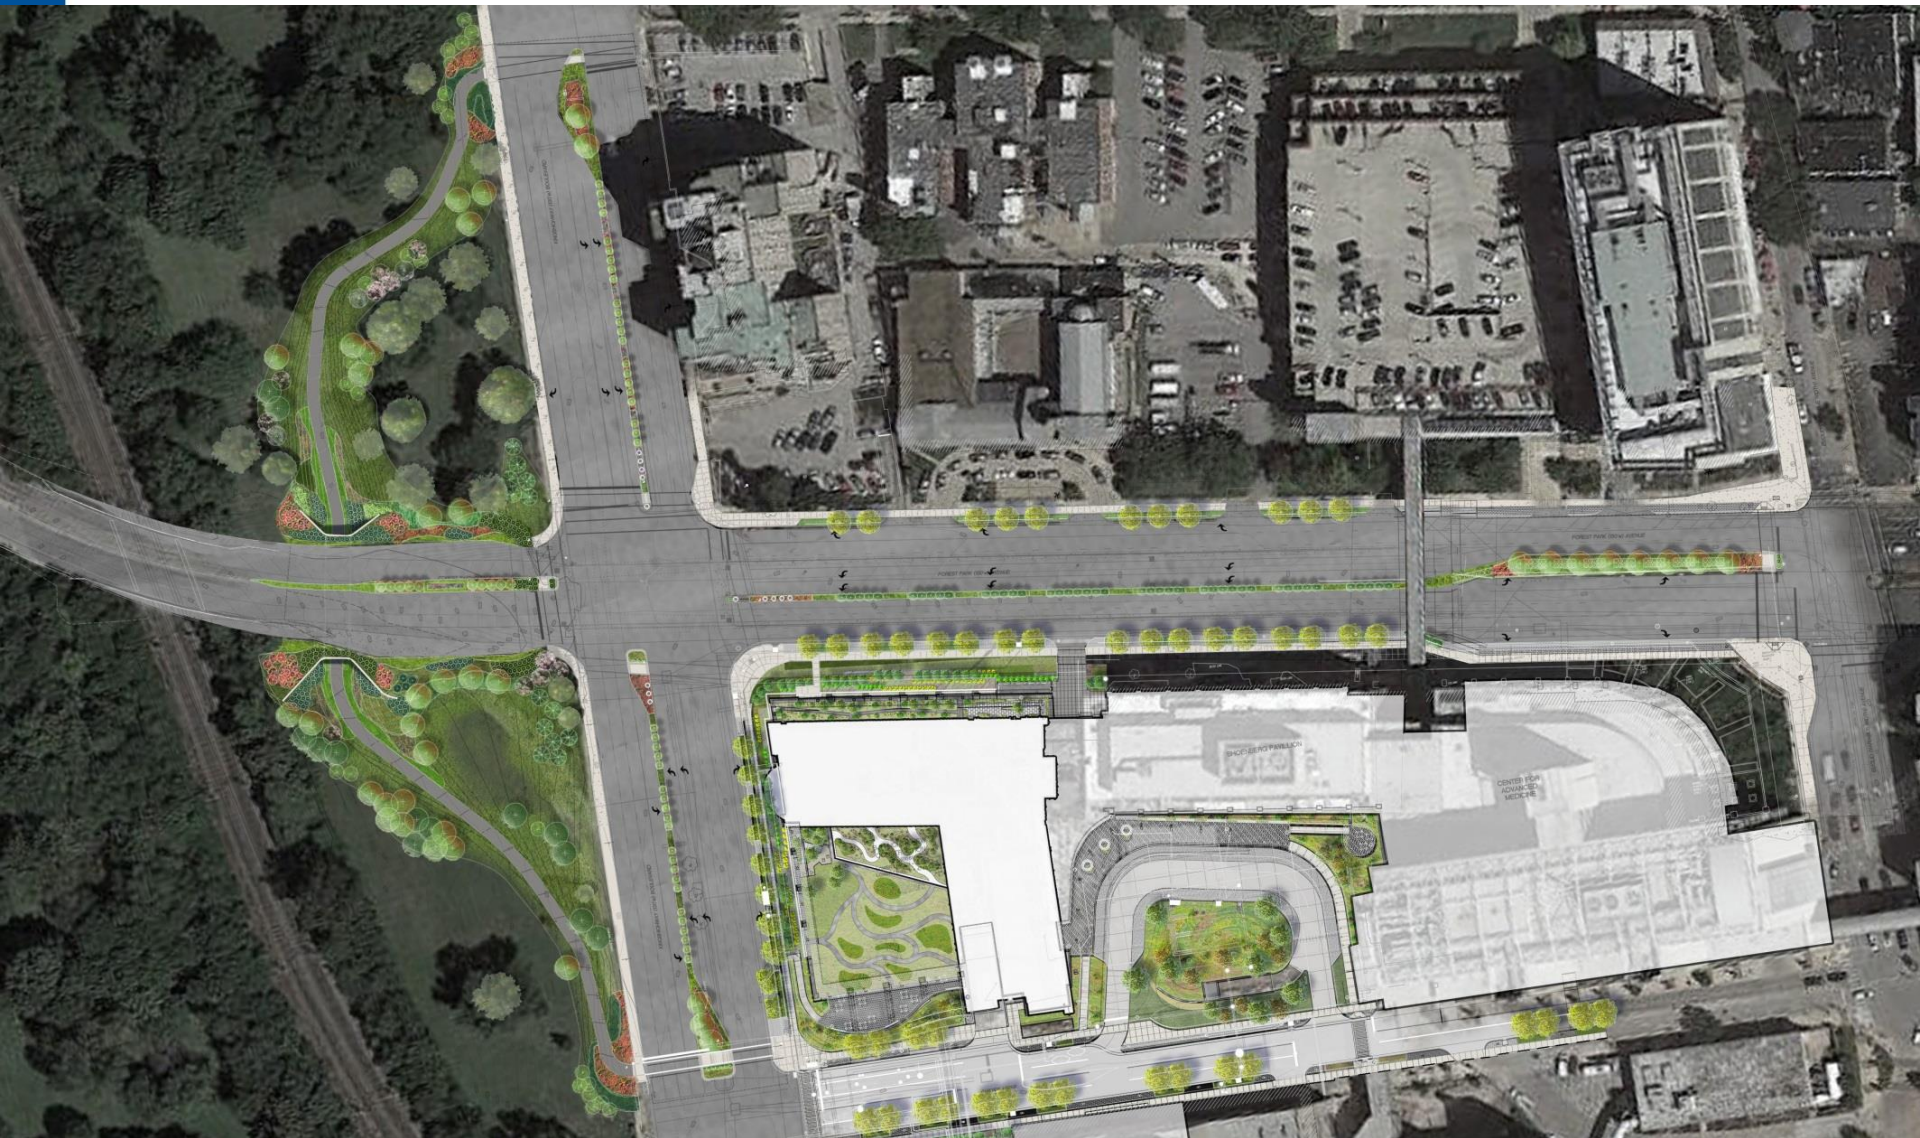

# MetroLink Bridge (yellow) and Intersection (gray)

# Detour – Eastbound Forest Park Parkway

# Detour – Westbound Forest Park Parkway