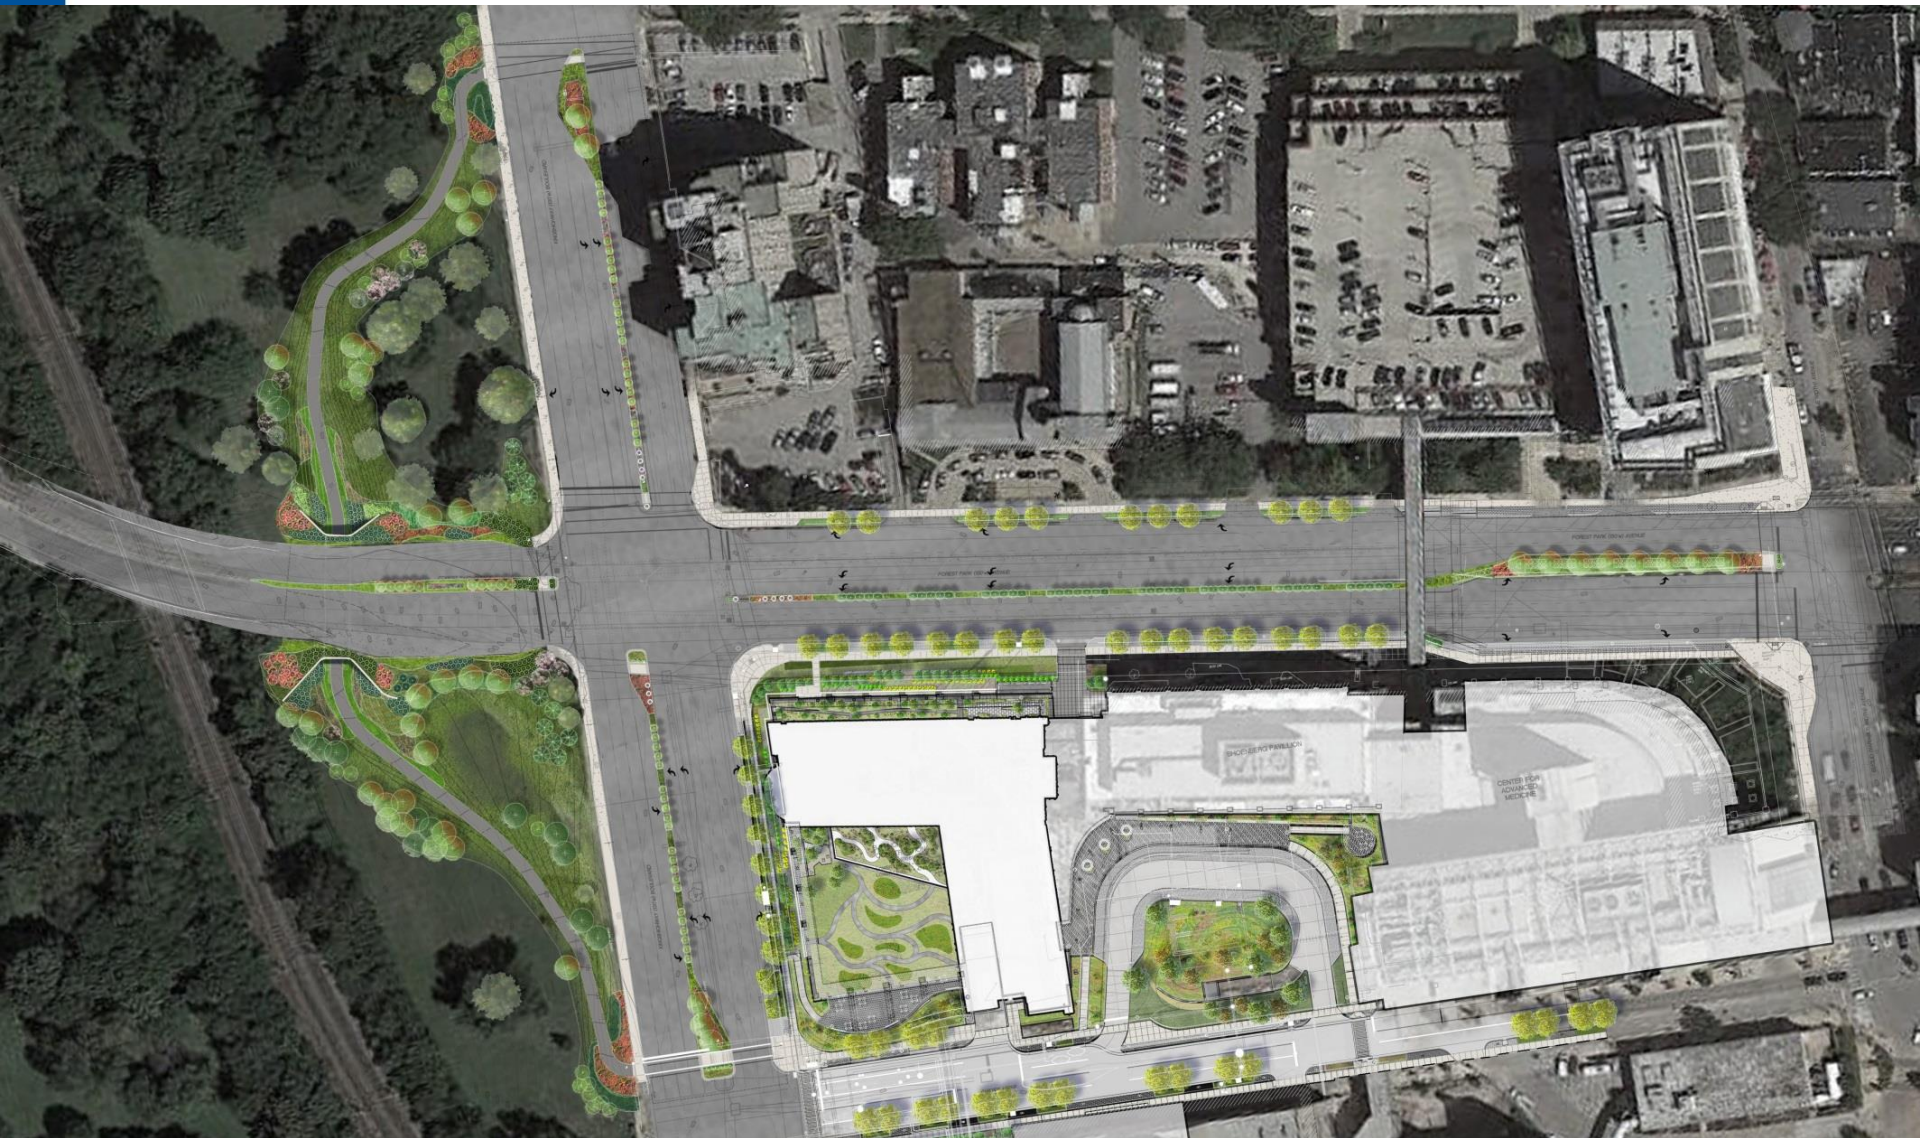

MetroLink Bridge (yellow) and Intersection (gray)

Detour – Eastbound Forest Park Parkway

Detour – Westbound Forest Park Parkway